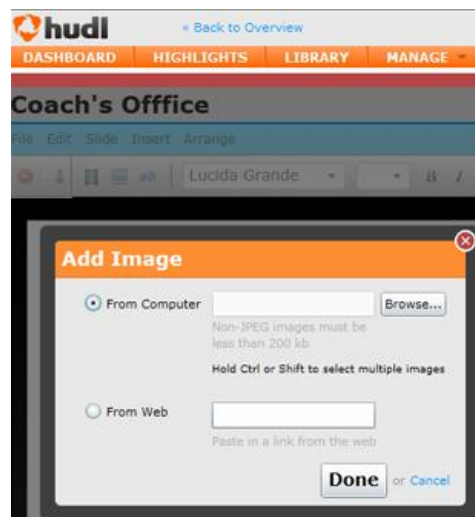

- Add Image. Upload the playbook images according to the presentations instructions in Hudl.