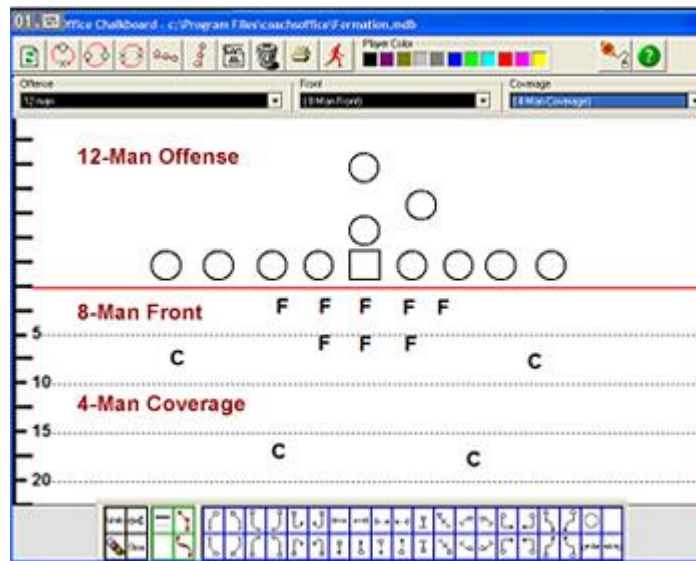

Coach's Office 12-Man Canadian Football

Coach's Office allows you to set up a 12-man offense and a 12-man defense. It's easy. In addition to the chalkboard tutorials, all you need to know is the following.

- In the chalkboard drop-down boxes, choose:
  - offense 12 man
  - front 8 man
  - coverage 4 man
- When saving the play, check the box for 8-man front. (7-man is the default.)

Click on the formation you want to save or change. Enter the name of the new formation here.

☒ Offensive Formation   [(12 man)]

☒ Defensive Front   [(8 Man Front)]   ☒ 8 Man Front

☒ Defensive Coverage   [(4 Man Coverage)]   ☐ 3 Man Cover

Okay   Cancel

Enter your own offense and defense names, and click to save 8-man Front.

Canadian 12-man offense, 8-man front, 4-man coverage